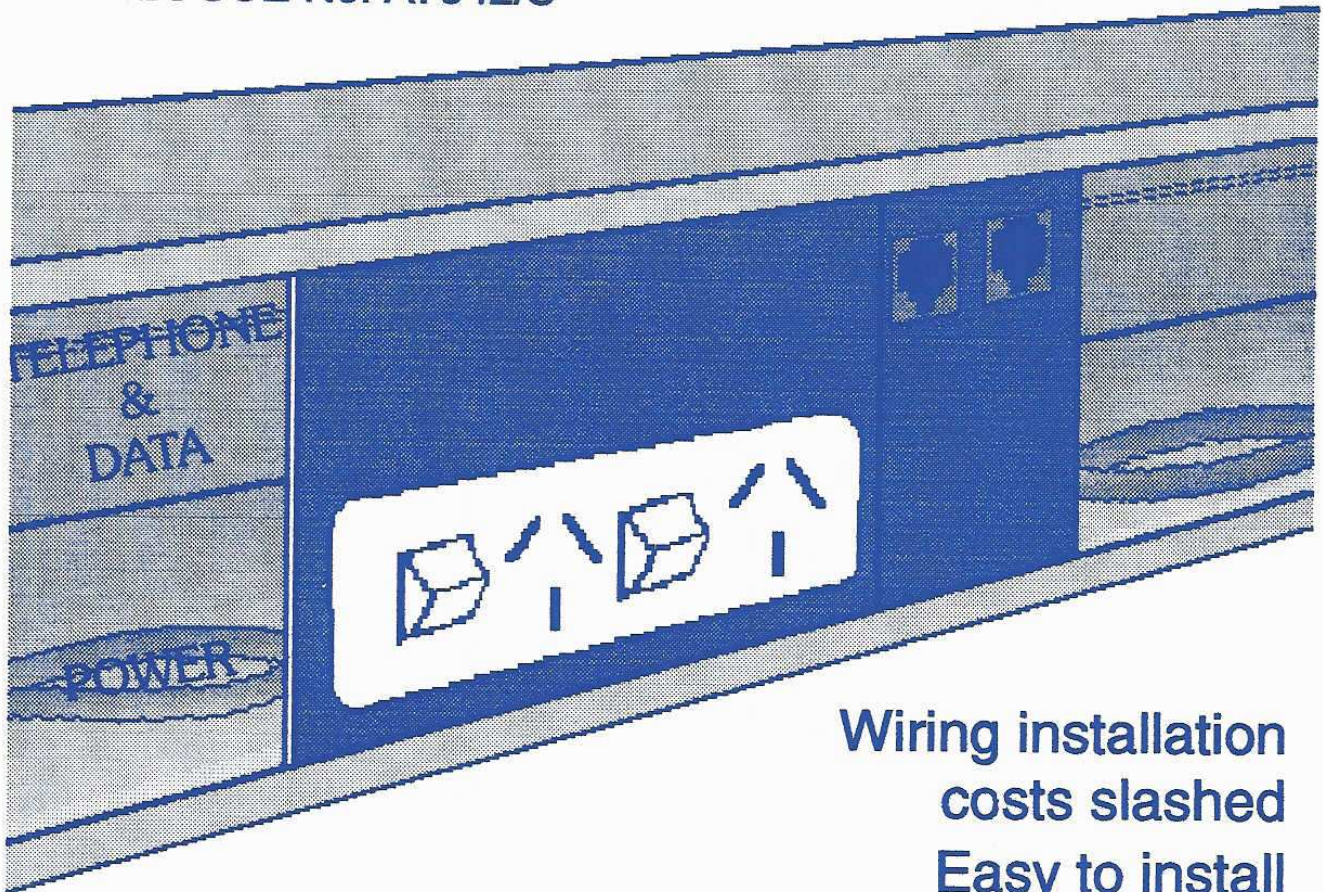

NEW RELEASE

SKIRTING DUCT
STANDARD SURFACE SERIES
CATALOGUE No. A7542/S

Wiring installation
costs slashed
Easy to install
No maintenance - all aluminium body

A7542/S

SKIRTING DUCT

- SINGLE CHANNEL
- TWO CHANNEL WITH BARRIER

CATALOGUE No. A7542/S

Standard Surface Mounted

MAIN FEATURES

- Economical
- Easy to install
- No maintenance (all metal)
- Accepts standard power and telephone skirting type accessories
- Clip-in aluminium cover